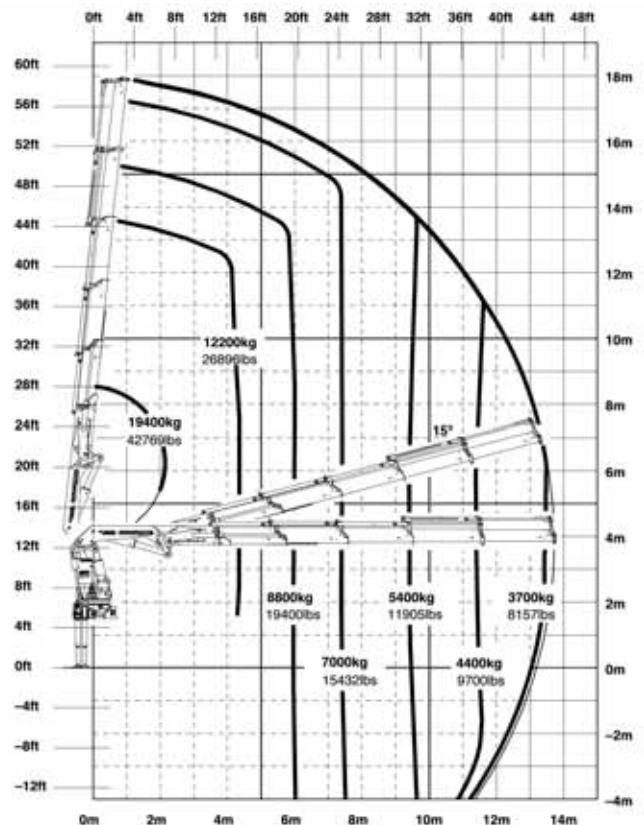

IVECO TRAKKER - T200 HTF

IVECO - T200 HTF

60 - tonne / metre rigid front mounted 8 wheeler

The PK 60002 performance opens up a broad spectrum of opportunities for its crane operators: 13.6 m hydraulic outreach and a lifting moment of 58.3 mt. It also has a draw bar trailer. This vehicle has Drawbar capability, increasing the load bed by 20 foot.

Technical Specifications (EN 12999 HC1 HD4/B3)

Max. lifting moment 58.3mt / 572.0 kNm

Max. lifting capacity 21000 kg / 206.0 kN

Max. hydraulic outreach 13.6 m

Max. manual outreach 13.6 m

Slewing angle endless

Slewing torque 1 GEAR 4.5 mt/44.1 kNm

Slewing torque 2 GEAR 7.0 mt/68.7 kNm

Stabilizer (std.) 8.6 m

Fitting space required min. 1.51 m/max 4'11 m

Width folded 2.55 m

Max. pressure 350 bar

Rec pum capacity From 80 to 100 l/min

Dead weight crane 4956 kg